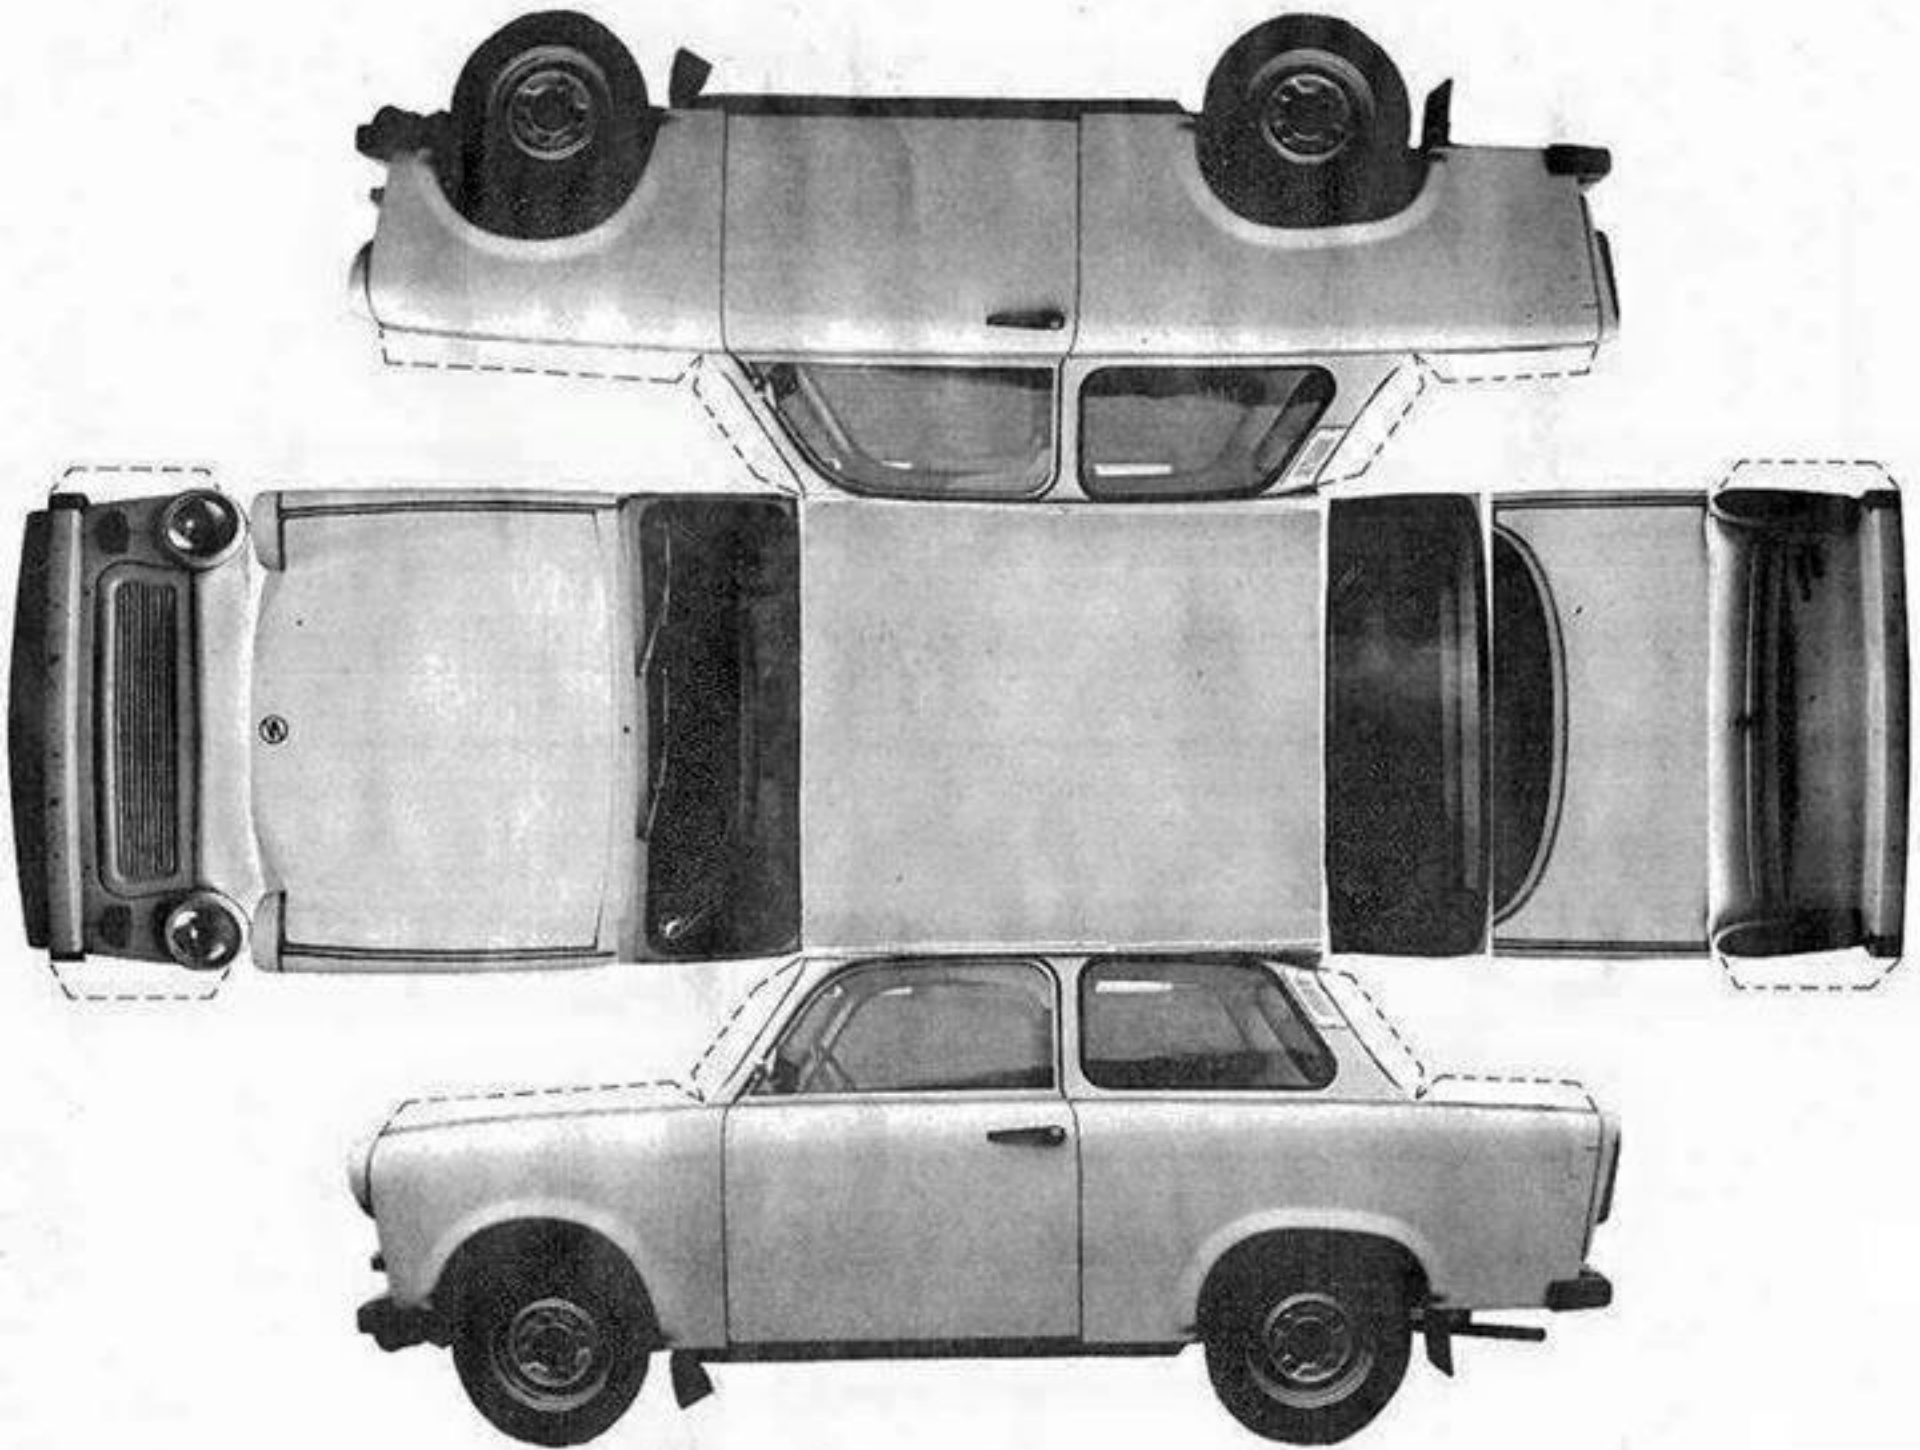

Mercedes-Benz Lorinser

Lorinser
BBS / RS

BBS / RS

MANTA A

Scale: 1:20

CUT OUT AND PUT TOGETHER

CITROEN 2CV
AZ BERLINE 1955

Copyright and design
by Fabrice Bouillon